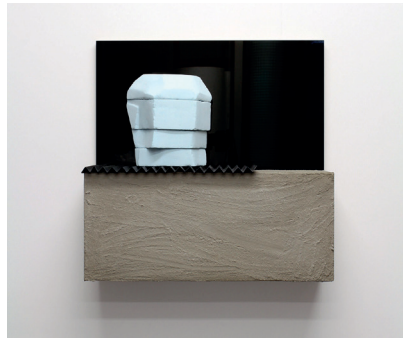

HEAD
IAIN HALES

Black mirror, concrete
70 x 70 x 36cm
£4,500.00

18.