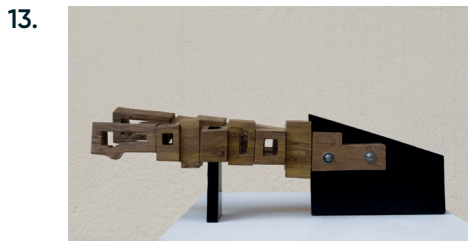

PLOUGH
MALCOLM FRANKLIN

Granite, steel, wood-holly
35 x 115 x 28cm
£20,000.00