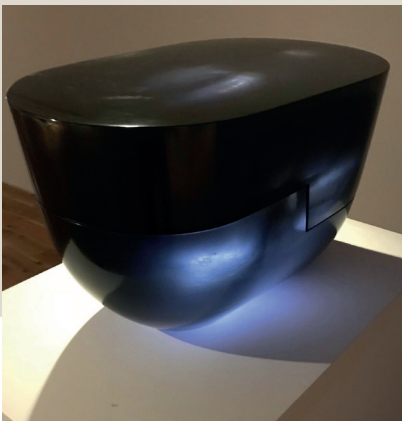

Alabaster  
35 x 34 x 20cm  
**£9,500.00**

27.

MORE THAN HUMAN #4  
**SIMON HITCHENS**

Rock, wax, pigment  
28 x 50 x 36cm  
**£3,500.00**

28.

BLACK VESSEL I  
**ANDRE WALLACE**

Clear casting resin  
58 x 57 x 37.5cm  
**£19,750.00**