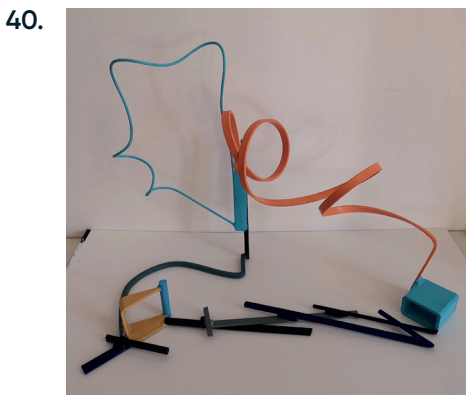

QUITO
JANE ACKROYD

Mild steel and acrylic paint
33 x 48 x 22cm
£1,600.00