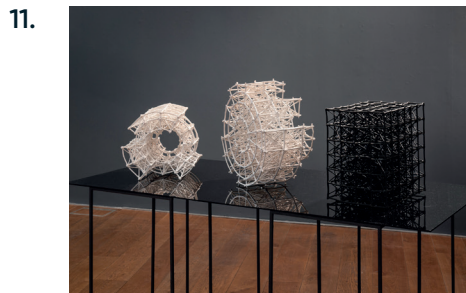

Foundry bronze  
24 x 13 x 14cm  
**£2,400.00**

UNDERWATER ECHO  
**KAROLIN SCHWAB**

Copper, brass, wood  
20 x 20 x 8cm  
**£1,000.00**

ORGANIC FORM  
**MARKO HUMPHREY-LAHTI**

Agata alabaster and wenge  
16 x 13 x 21cm  
**£1,500.00**