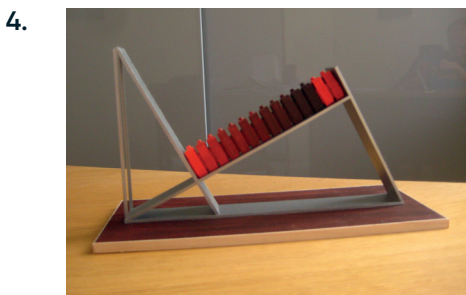

STATIONS STUDY (2017)
**G ROLAND
BIERMANN**

Model
12 x 22 x 10cm
£2,000.00