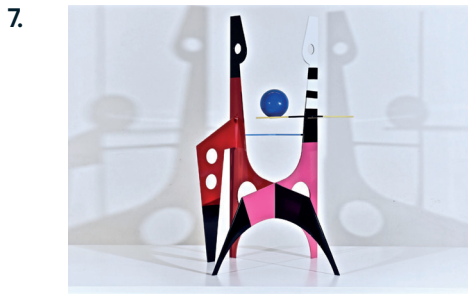

ADOPTION
SAM SHENDI

Stainless steel
80 x 50 x 55cm
£8,500.00